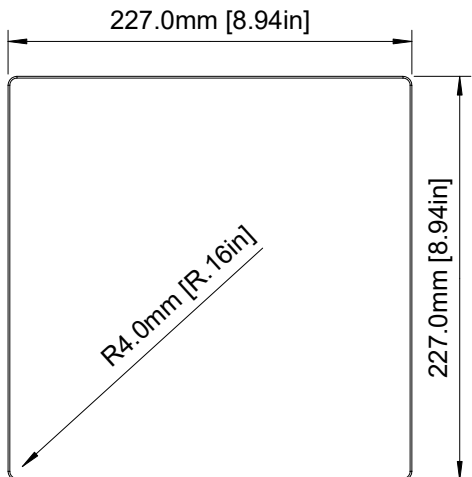

Installation depth
42.9mm [1.69in]

Cut Out Diameter
Ø205.0 mm [Ø8.07 in]

Outer Diameter
Ø225.0 mm [Ø8.86 in]

THE 6 PRO
PASSIVE
CEILING

Grille 1

Grille 2

1:3