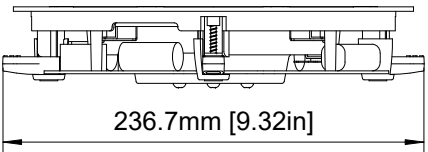

Installation depth
42.9mm [1.69in]

Cut Out Diameter
Ø205.0 mm [Ø8.07 in]

Outer Diameter
Ø225.0 mm [Ø8.86 in]

THE 6 PRO
PASSIVE
CEILING

Grille 1

Grille 2

1:3