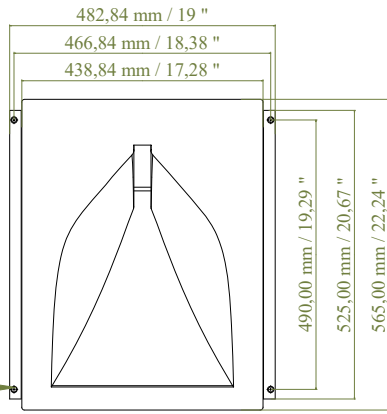

THE DIRECTOR
PRO-ACTIVE EXT
FLUSH

Mounting Points

Bottom View

223,76 mm / 8,81 "

Back View

Top View