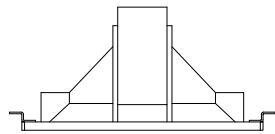

THE DIRECTOR
PRO-ACTIVE EXT
FLUSH

Mounting Points

Bottom View

223,76 mm / 8,81 "

Back View

Top View